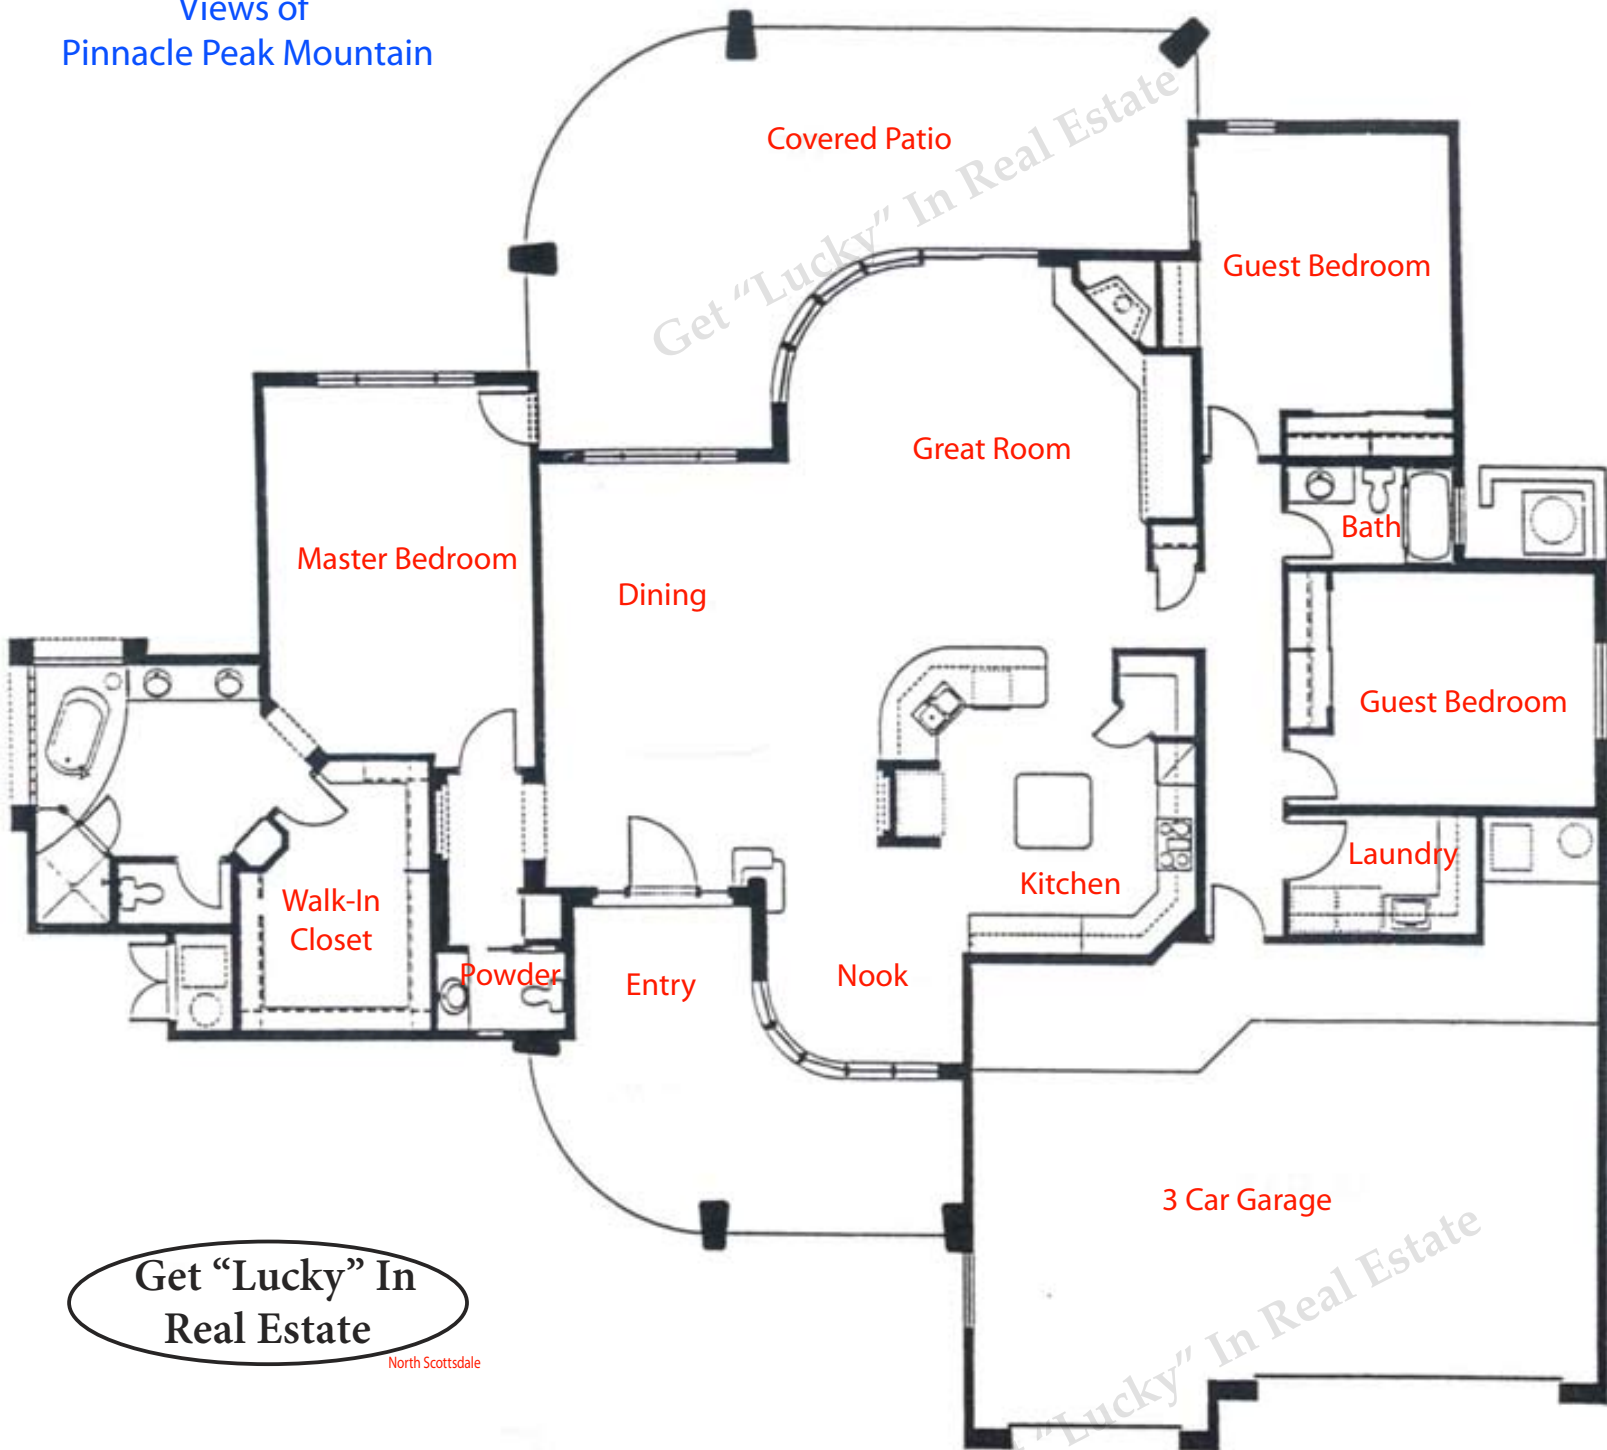

# Graydawn Floor Plan

by LaBlonde Homes

**Sotheby's**  
INTERNATIONAL REALTY

2,583 Square Feet

3 Bed, 2.5 Bath

Great Room Floor Plan

Views of  
Pinnacle Peak Mountain

Get "Lucky" In  
Real Estate