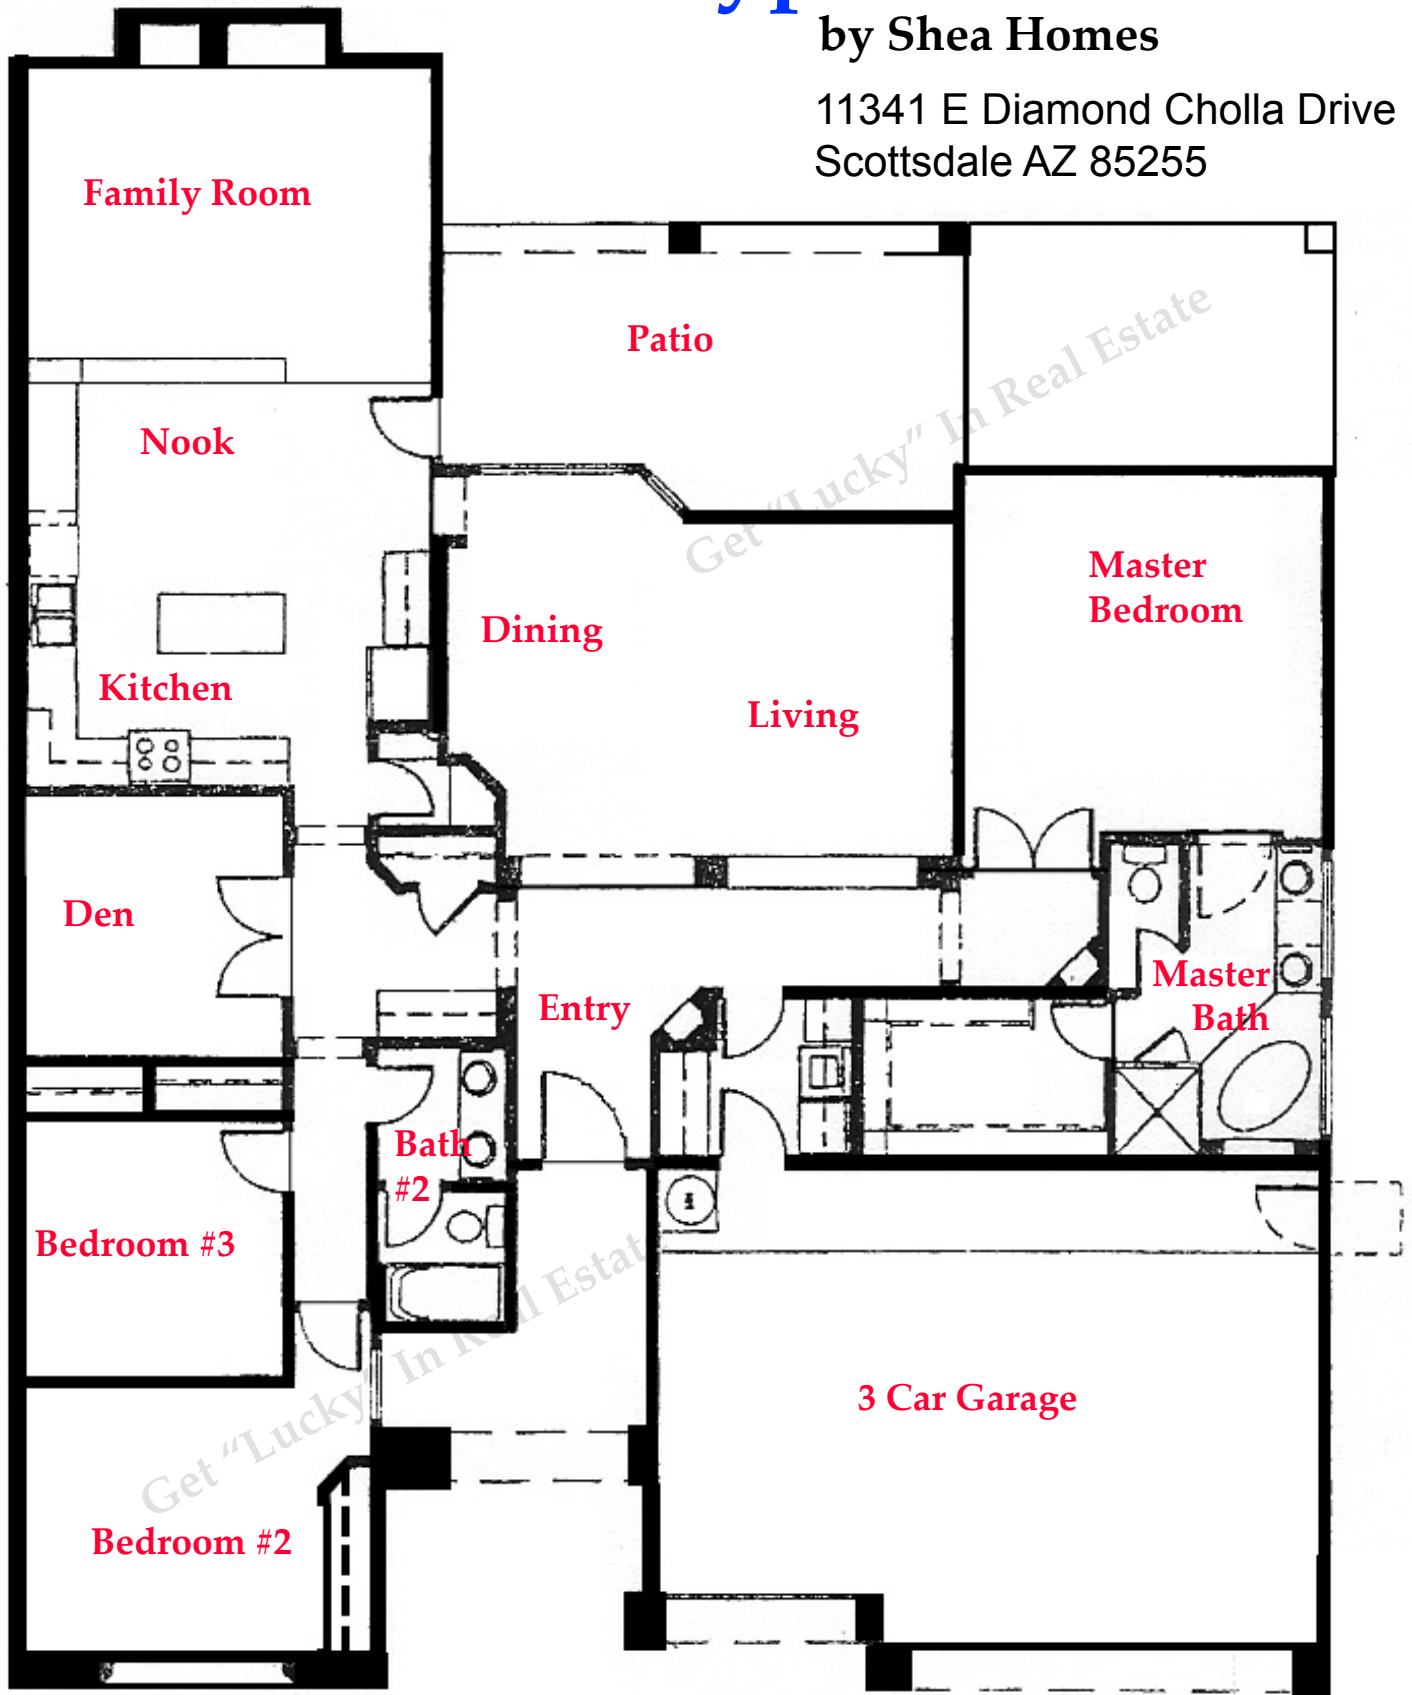

Cypress Floor Plan

by Shea Homes

11341 E Diamond Cholla Drive
Scottsdale AZ 85255

Lisa & Matt Lucky

Lisa: 602.320.8415

Matt: 480.390.0445

Visit <http://LisaLucky.com>

Get "Lucky" In
Real Estate