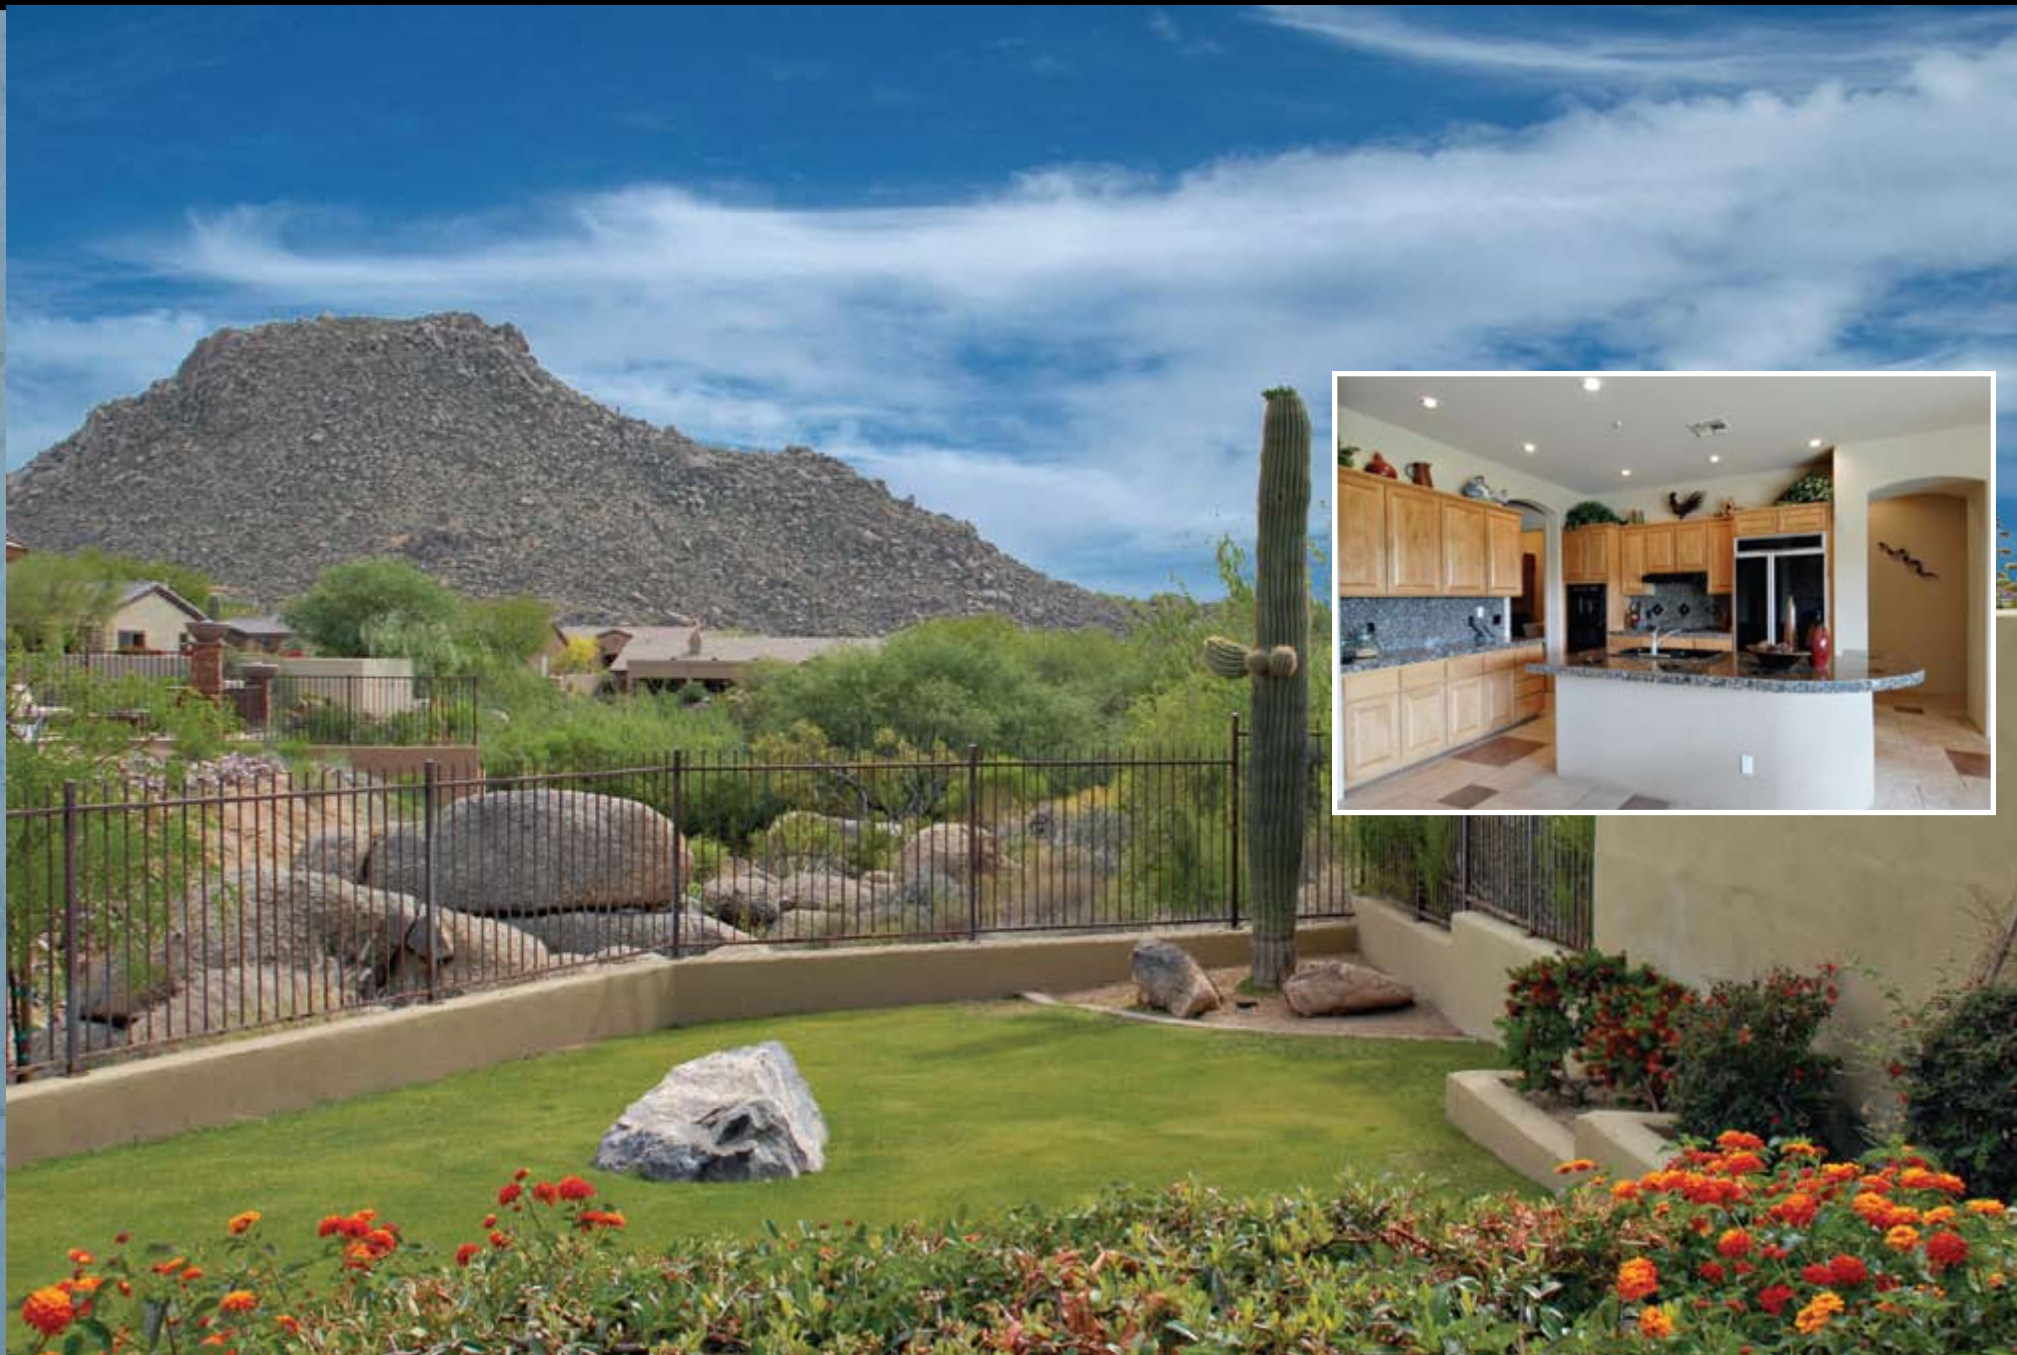

Desert Summit - North Scottsdale
11371 E Pinon Drive, Scottsdale AZ 85255

Lisa & Matt Lucky
602 320-8415

Russ Lyon
Sotheby's
INTERNATIONAL REALTY

Gated Desert Summit

10+++ Beautiful Monterey home in the gated community of Desert Summit on close to 1/2 acre lot with great Troon Mountain views.

Main house features 4bd, office/den, 3.5 baths, 4 car garage, plus you have a spacious attached guest casita with bedroom (or private office), bath, and separate entry off charming front courtyard. Appointed with aggregate drive/walkways, brick pavers, flagstone (square cut), granite counters, stack stone fireplace, custom alder wood built-ins, meticulous landscaping with lush terraced lawns, outdoor fireplace and built-in BBQ, iron gates, new carpet in guest bedrooms.... and so much more!!