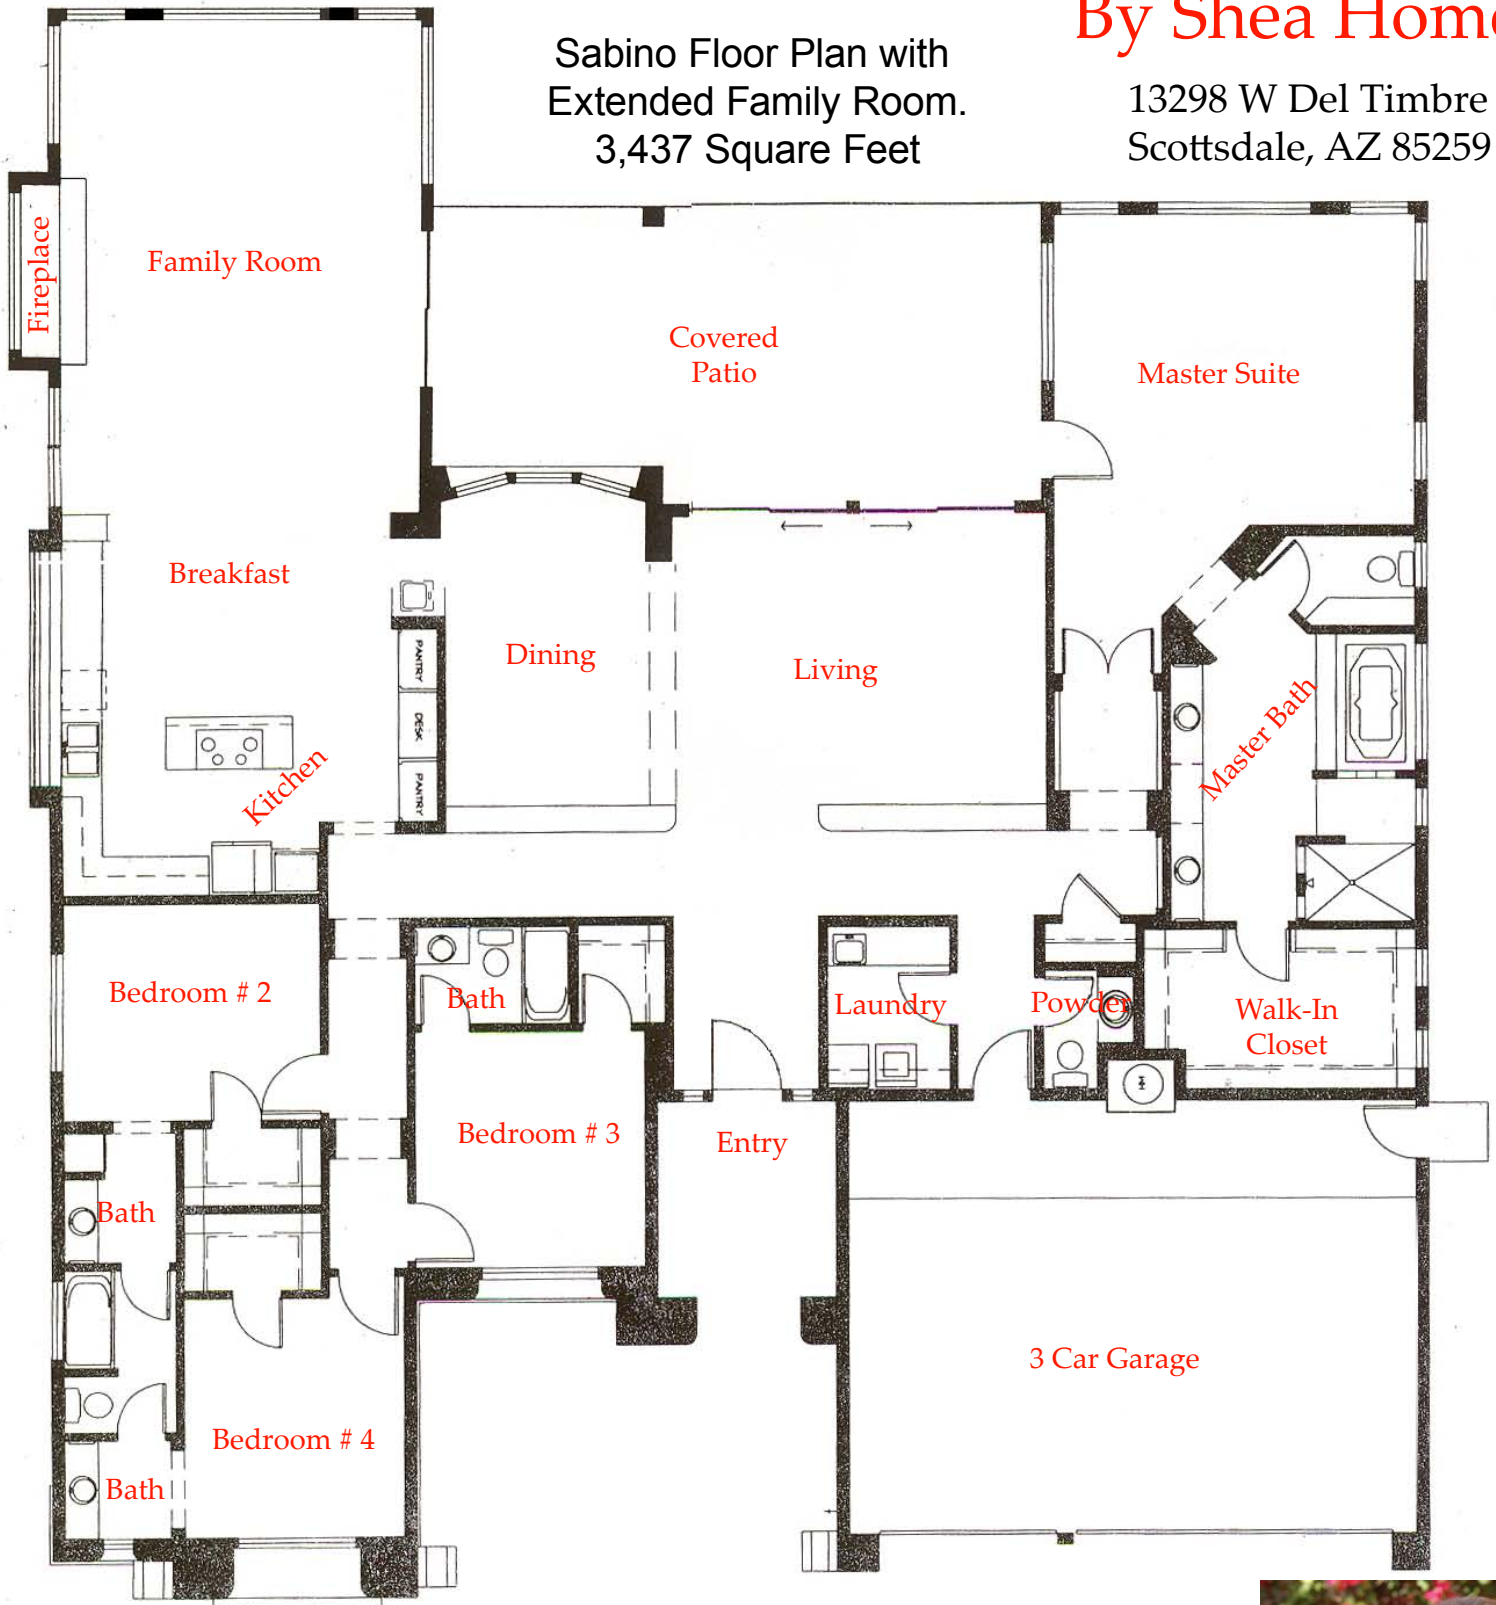

Get "Lucky" In
Real Estate

North Scottsdale

Carino Canyon

By Shea Homes

Sabino Floor Plan with
Extended Family Room.
3,437 Square Feet

13298 W Del Timbre Dr.
Scottsdale, AZ 85259

Lisa & Matt Lucky

Mobile 602 320-8415