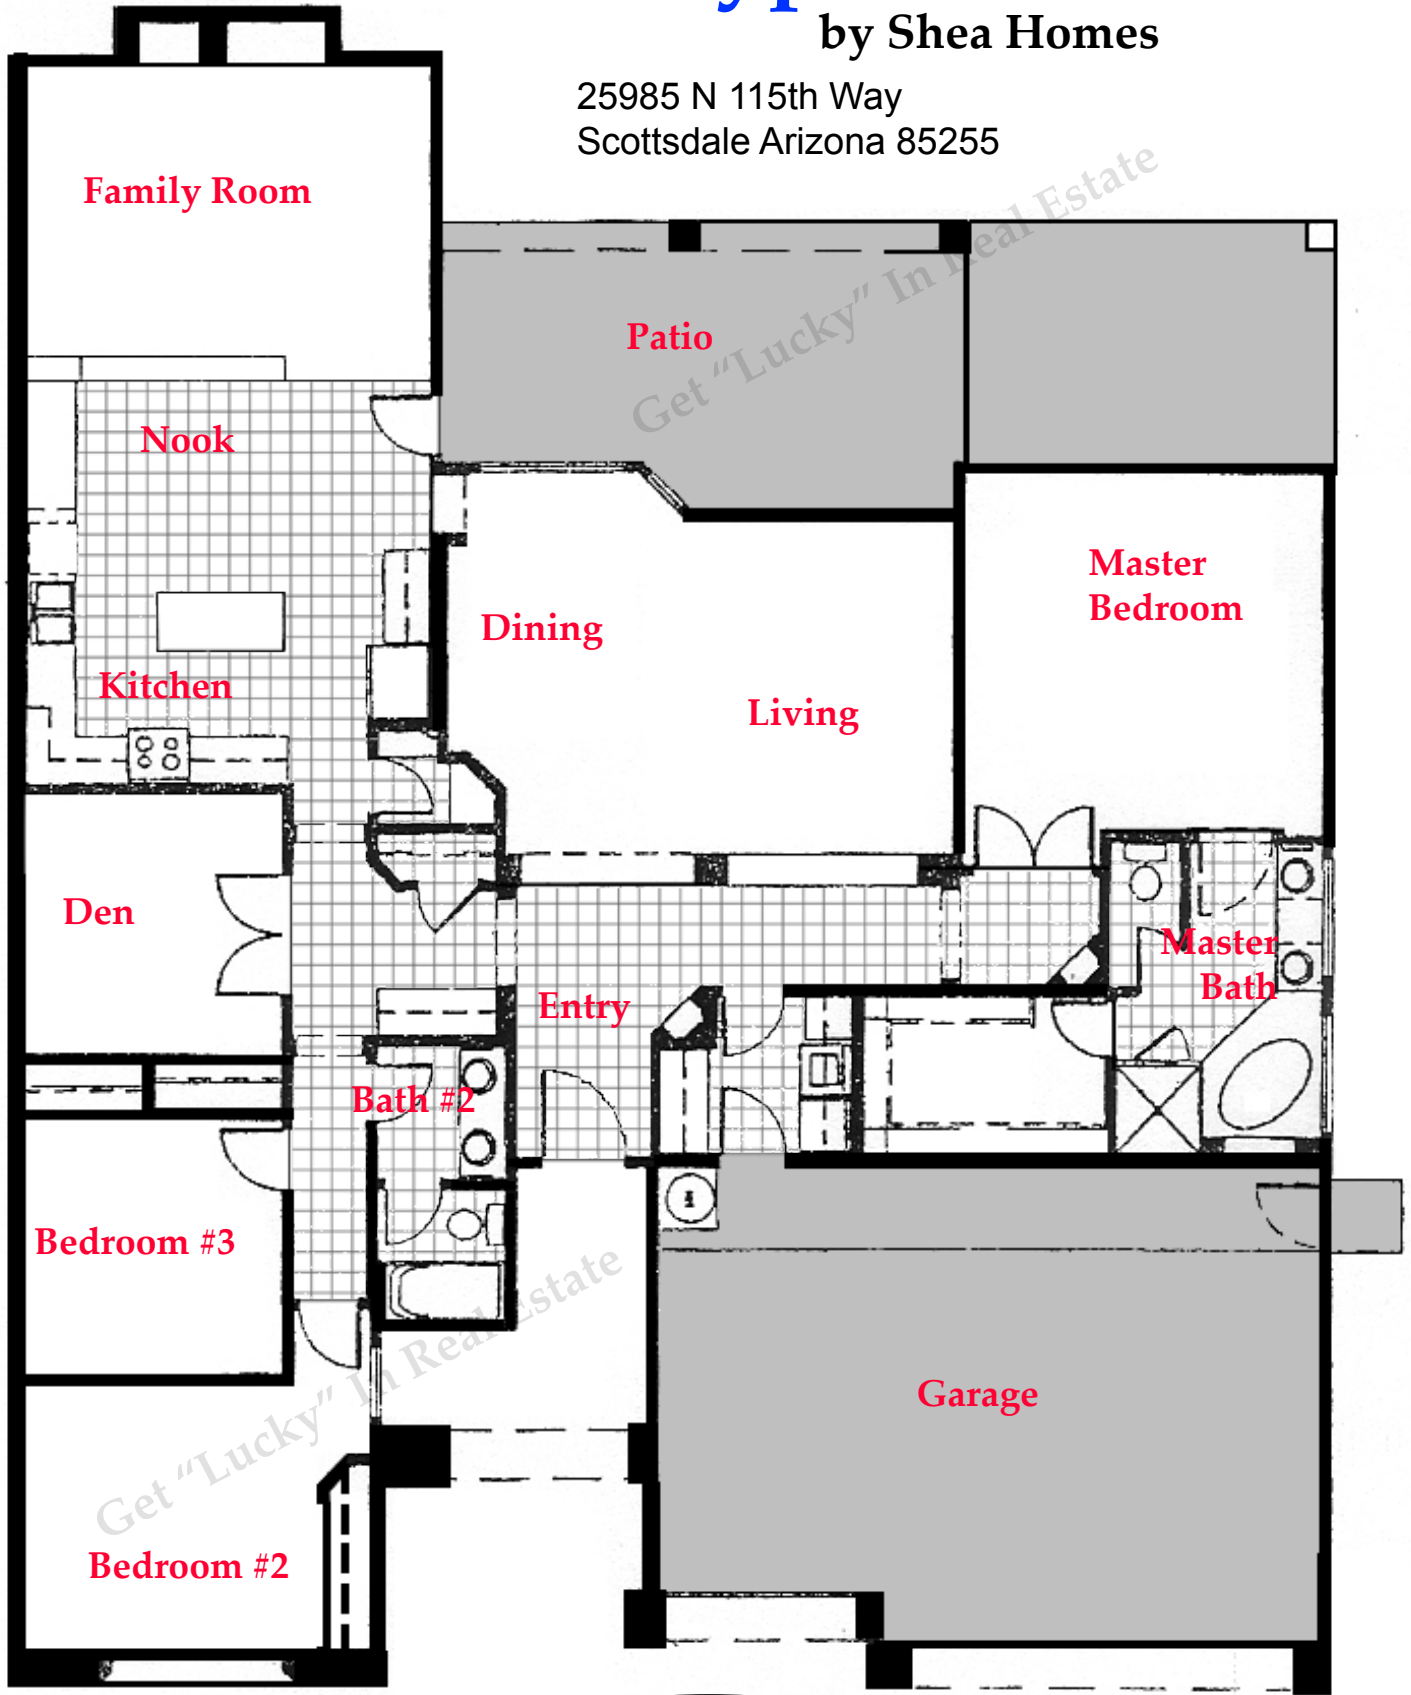

Cypress Floor Plan

by Shea Homes

25985 N 115th Way
Scottsdale Arizona 85255

Lisa & Matt Lucky

Lisa: 602.320.8415

Matt: 480.390.0445

Visit <http://LisaLucky.com>

Get "Lucky" In
Real Estate