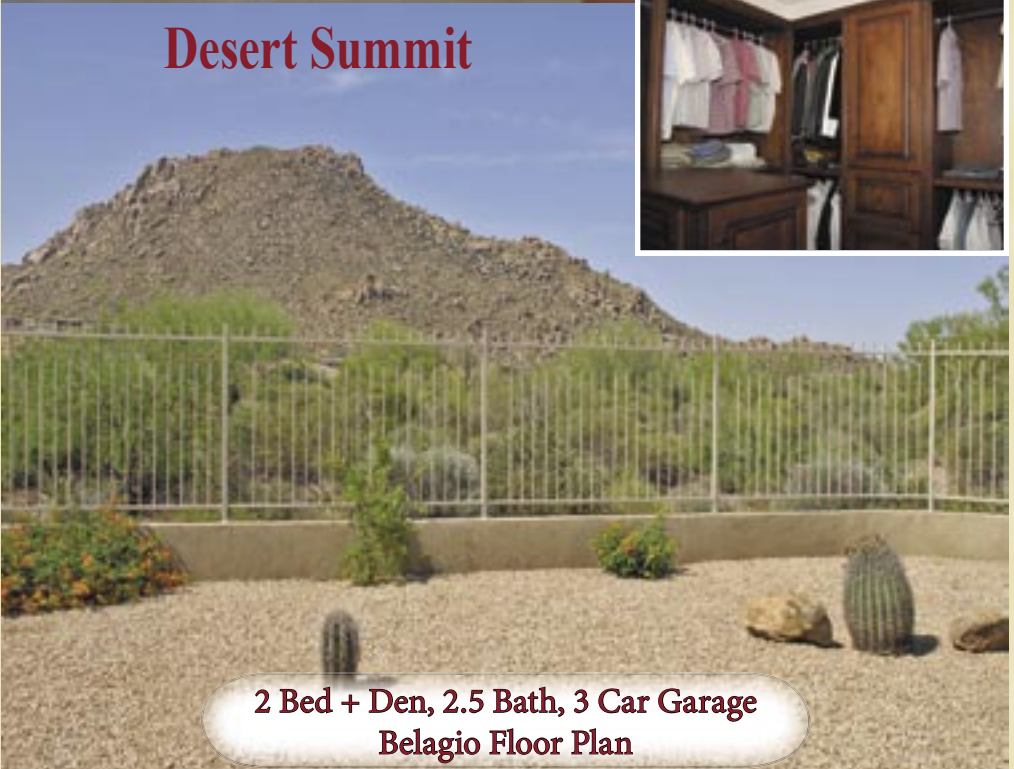

North Scottsdale

Desert Summit - North Scottsdale

Beautiful 2000 Monterey home in the gated community of Desert Summit. Enjoy incredible Pinnacle Peak and Troon Mountain views on ¾+ acre lushly landscaped lot. It's very hard to find a newer home on this large of a lot. Enter a spacious foyer that opens to a great room with high flat ceilings, separate formal dining room, and gas fireplace with slate border. Kitchen has granite counters with full backsplash and 42" alder cabinets. Master Suite has the best views & one of the finest hardwood custom closets you'll find anywhere! Relax in the best of all worlds backyard with its combination of incredible views, desert landscaping, and south facing heated Pebble-Tec pool.

Call Today ▶▶▶

Matt Lucky (480) 390-0445

Lisa Lucky (602) 320-8415

Lisa & Matt Lucky

See LisaLucky.com for
Virtual Tours & More.

Just Listed
11401 E Cavedale Drive

MLS 2767174
Offered at \$799,900

Desert Summit