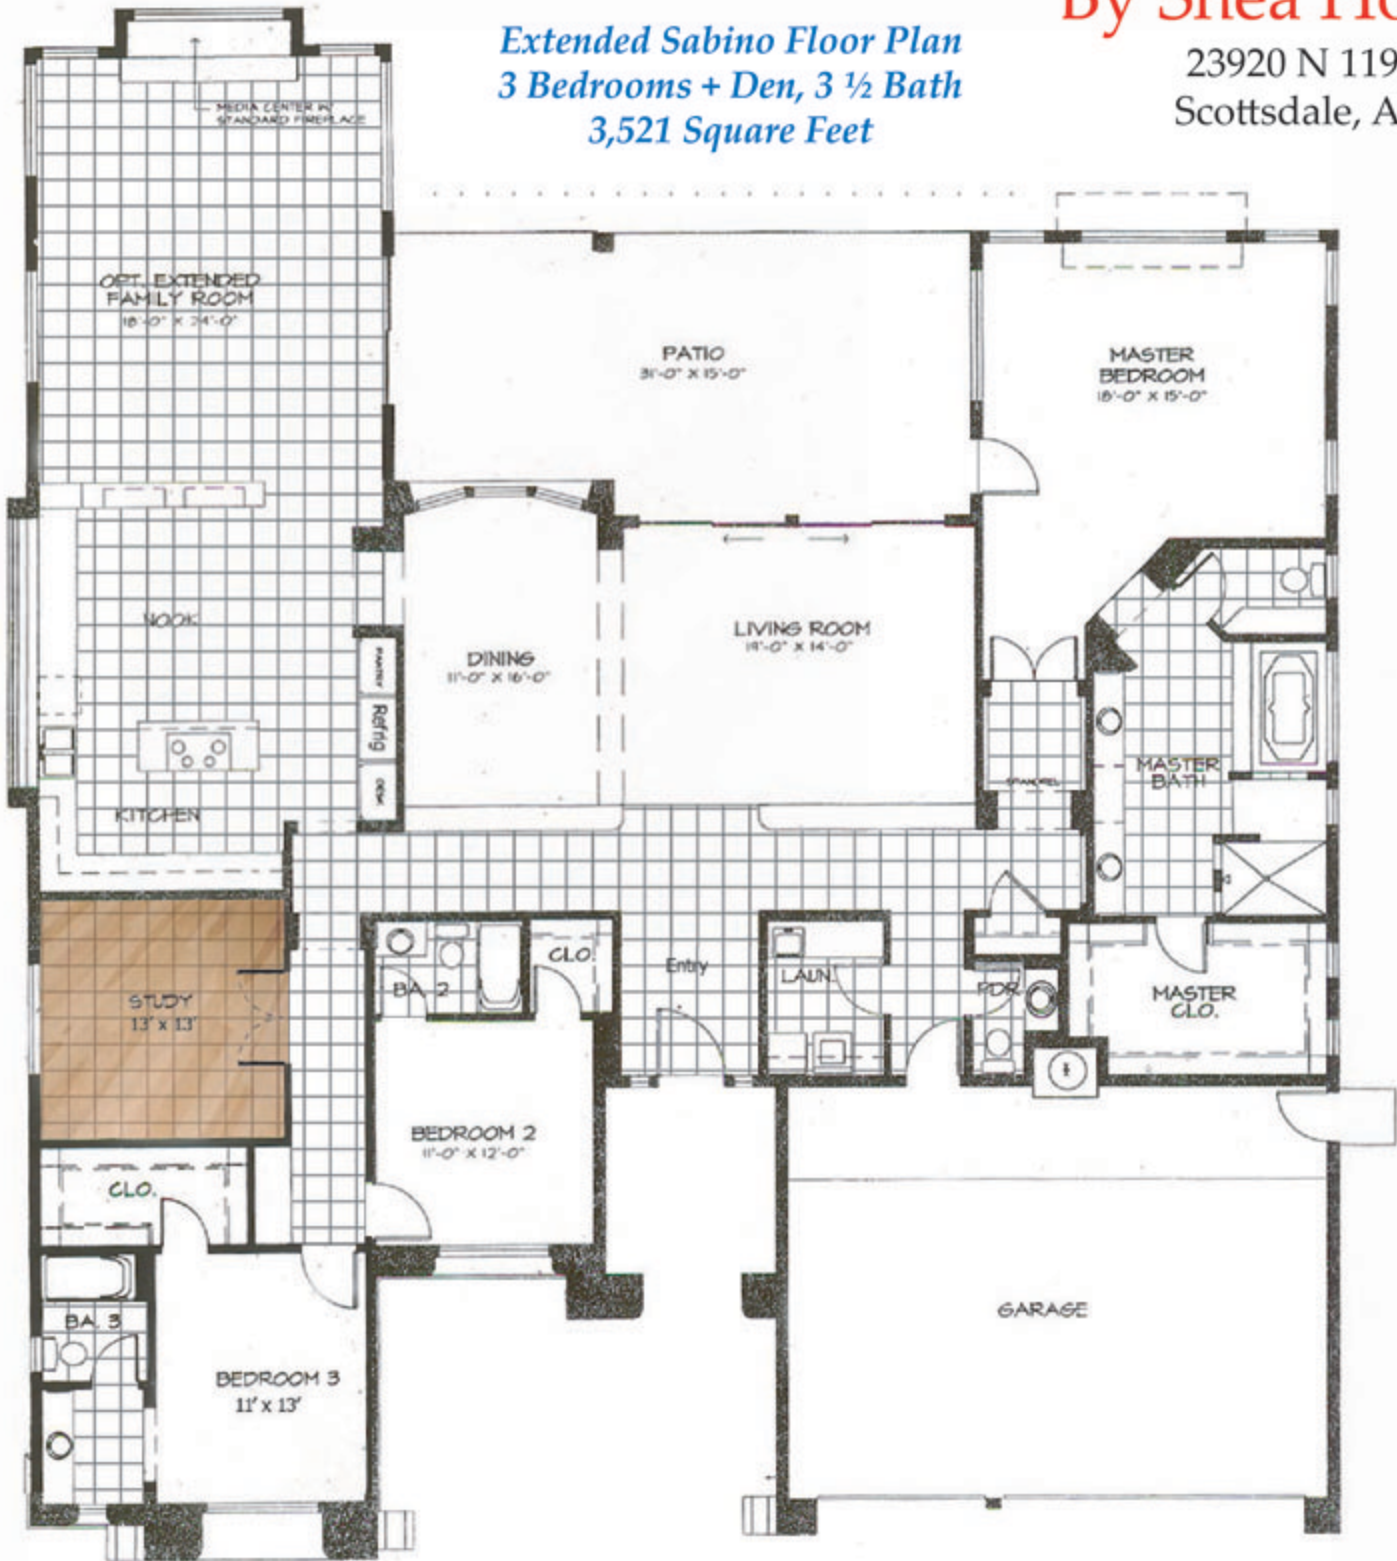

Saguaro Canyon at Troon

By Shea Homes

23920 N 119th Place
Scottsdale, AZ 85255

Extended Sabino Floor Plan
3 Bedrooms + Den, 3 1/2 Bath
3,521 Square Feet

Get "Lucky" In
Real Estate

Lisa & Matt Lucky

Mobile 602 320-8415